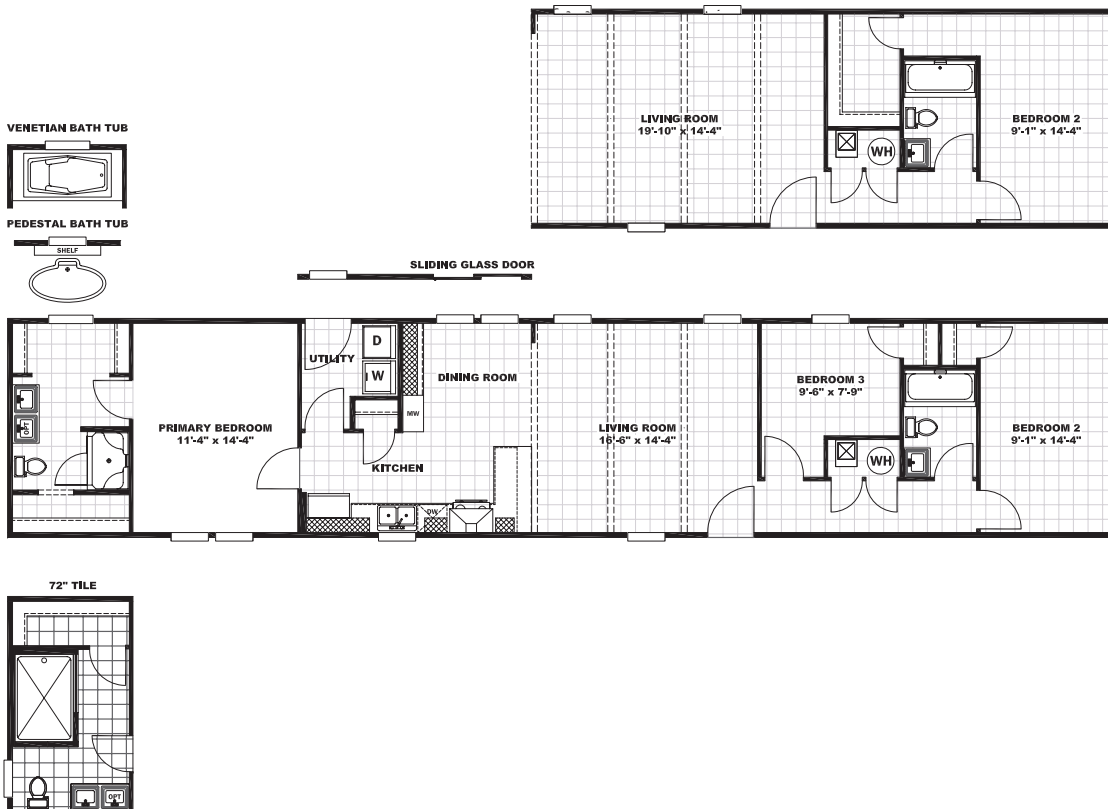

ANNIVERSARY 76A

3 beds | 2 baths | 1,140 sq. ft. | 16x76

Standard Features

EXTERIOR / CONSTRUCTION

- Vinyl Siding
- Thermoply Underlayment
- 2x4 Exterior Walls - 16" On-Center
- 8ft Ceilings (Stipple Finish)
- No Dormer
- Cement Board Fascia w. Vented Vinyl Soffit
- Low-E Windows (White)
- 2 Panel Vinyl Shutters Front Door Side
- 36x80" 6-Panel Front Door (No Storm)
- 36x80" 9-Lite Rear Door (In-Swing)
- Vinyl Corner Posts (White)

FLOORS

- 2x6 Transverse Floor Joists - 16" On-Center
- "Pier-Saver" Construction all Exterior Doors
- 19/32" Tongue & Groove OSB Floor Decking
- One-Piece Aluminum Floor Ducts
- 25oz Carpet - Primary Bedroom Only
- Vinyl Flooring - All Other Areas

MISCELLANEOUS

- 1 Piece Fiberglass Shower
- No Backsplash
- 2-Panel Square Interior Doors
- Shelving in all Closets & Utility Room
- eBuilt® Construction
- Single Square Ceramic Sink
- ecobee Smart Thermostat®
- SmartComfort® by Carrier®