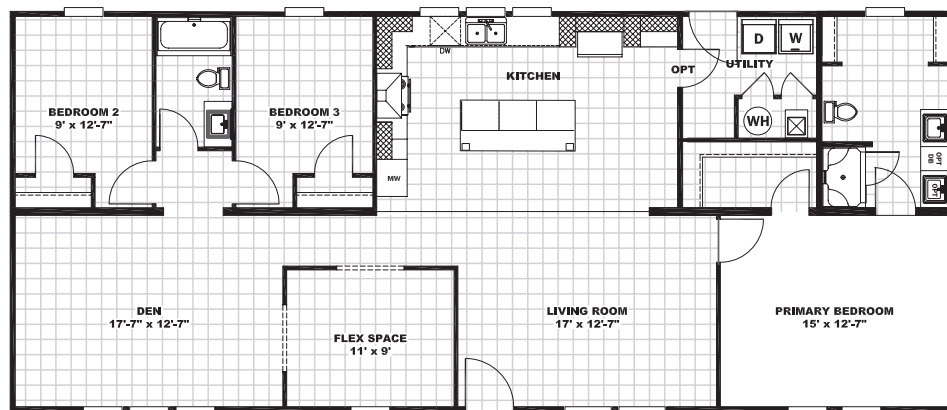

# LEWIS

3 beds | 2 baths | 1,633 sq. ft. | 28x62

VENETIAN BATH TUB

PEDESTAL BATH TUB

OPT 72 TILE

5 BEDROOM OPTION

4 BEDROOM OPTION

## EXTERIOR / CONSTRUCTION

- Vinyl Siding
- Thermoply Underlayment
- 2x4 Exterior Walls - 16" On-Center
- 8ft Ceilings (Stipple Finish)
- No Dormer
- Cement Board Fascia w. Vented Vinyl Soffit
- Low-E Windows (White)
- 2 Panel Vinyl Shutters Front Door Side
- 36x80" 6-Panel Front Door (No Storm)
- 36x80" 9-Lite Rear Door (In-Swing)
- Vinyl Corner Posts (White)