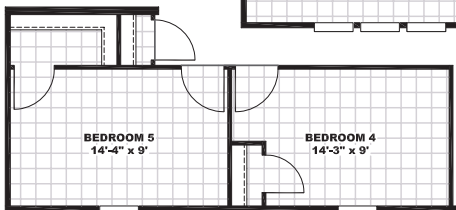

# LEWIS

3 beds | 2 baths | 1,633 sq. ft. | 28x62

VENETIAN BATH TUB

PEDESTAL BATH TUB

OPT 72 TILE

5 BEDROOM OPTION

4 BEDROOM OPTION