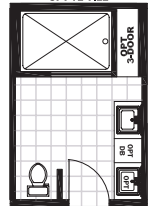

# LEWIS

3 beds | 2 baths | 1,633 sq. ft. | 28x62

VENETIAN BATH TUB

PEDESTAL BATH TUB

OPT 72 TILE

5 BEDROOM OPTION

4 BEDROOM OPTION