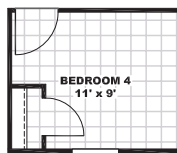

# LEWIS

3 beds | 2 baths | 1,633 sq. ft. | 28x62

VENETIAN BATH TUB

PEDESTAL BATH TUB

OPT 72 TILE

5 BEDROOM OPTION

4 BEDROOM OPTION